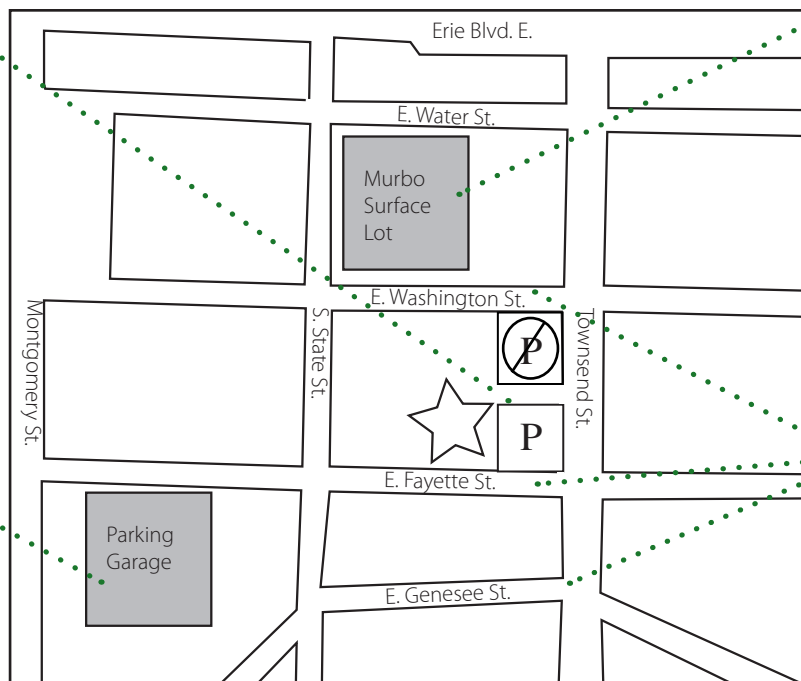

#### PHILANTHROPY CENTER LOT\*

There are a limited number of parking spaces available in our private lot. Enter from Fayette Street.

#### PARKING GARAGE

A covered parking garage at 300 East Fayette Street allows hourly parking.

#### SURFACE LOT

An hourly surface lot is located one block behind the building. You may enter on East Washington Street, next to Jazz Central.

#### STREET PARKING

Street parking is allowed on E. Fayette, E. Washington and E. Genesee Streets.

\* Absolutely no parking is allowed in the *Joseph's at the Carriage House* lot. Doing so may result in towing.